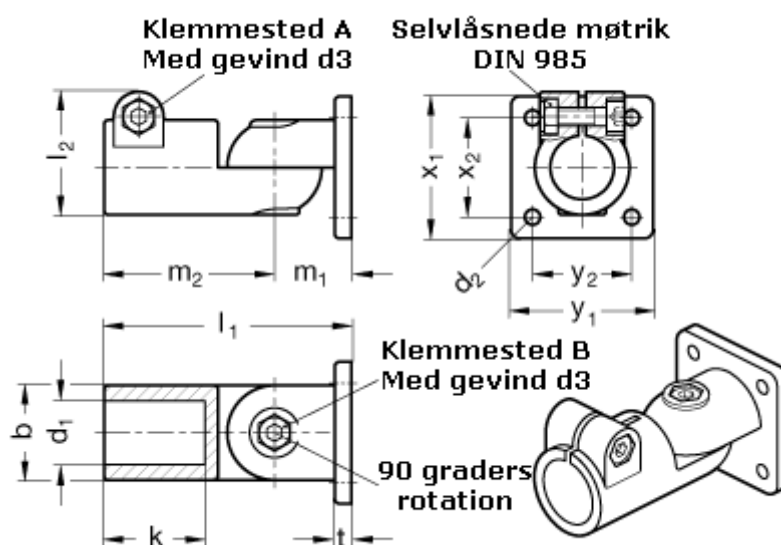

Article number: 20282B40S2BL

Description: E+G Swivel clamp connector joint
GN 282-B40-S-2-BL

Measures

$b = 65$	$m_2 = 115$
$d_1 = B40$	$t = 14$
$d_2 = 11.0$	$x_1 = 105$
$d_3 = M10$	$x_2 = 74$
$k = 74.0$	$y_1 = 105$
$l_1 = 167.0$	$y_2 = 74$
$l_2 = 77.5$	
$m_1 = 52.0$	